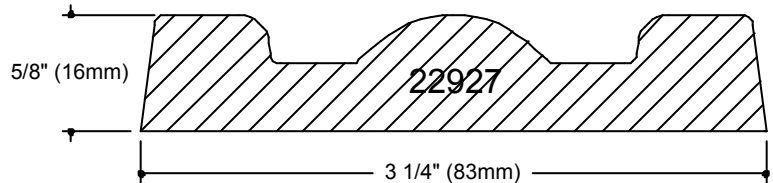

## MOLD SPECIFICATIONS

SECTIONS ARE  
SHOWN FULL SIZE

144" LENGTH

120" LENGTH

120" LENGTH

120" LENGTH

| MOLD PART  | CATALOG NO.  | DESCRIPTION   |
|--|--------------|---|
| MALE   | 22927        | Male, TM-3 Trim, 2-Cavity, 144" (365.7cm) Length                |
| MALE   | 22928        | Male, TM-6 Trim, Single-Cavity, 120" (305cm) Length             |
| MALE   | 22870        | Male, 135Deg, 2-Cavity Outside Corner Trim, 120" (305cm) Length |
| FEMALE   | 428708       | Female (F), 135Deg, 2-Cavity Outside Corner Trim                |
| MALE   | 22871        | Male, 135Deg, 2-Cavity Inside Corner Trim, 120" (305cm) Length  |
| FEMALE   | 428718       | Female (F), 135Deg, 2-Cavity Inside Corner Trim                 |
| <b>NAME SELECTED TM AND INSIDE/OUTSIDE CORNER TRIMS (PARTIAL LIST)</b> |              |   |
| CAST WT:   | SCALE: NOTED | DATE: 3-16-19   |