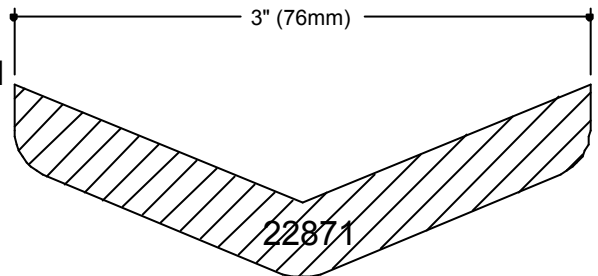

## MOLD SPECIFICATIONS

SECTIONS ARE  
SHOWN FULL SIZE

144" LENGTH

120" LENGTH

120" LENGTH

120" LENGTH

| MOLD PART  | CATALOG NO.  | DESCRIPTION   |
|--|--------------|---|
| MALE   | 22927        | Male, TM-3 Trim, 2-Cavity, 144" (365.7cm) Length                |
| MALE   | 22928        | Male, TM-6 Trim, Single-Cavity, 120" (305cm) Length             |
| MALE   | 22870        | Male, 135Deg, 2-Cavity Outside Corner Trim, 120" (305cm) Length |
| FEMALE   | 428708       | Female (F), 135Deg, 2-Cavity Outside Corner Trim                |
| MALE   | 22871        | Male, 135Deg, 2-Cavity Inside Corner Trim, 120" (305cm) Length  |
| FEMALE   | 428718       | Female (F), 135Deg, 2-Cavity Inside Corner Trim                 |
| <b>NAME SELECTED TM AND INSIDE/OUTSIDE CORNER TRIMS (PARTIAL LIST)</b> |              |   |
| CAST WT:   | SCALE: NOTED | DATE: 3-16-19   |