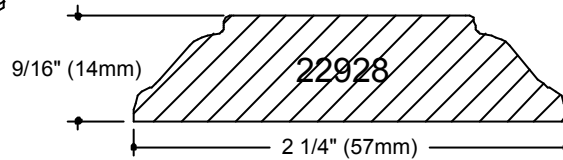

## MOLD SPECIFICATIONS

SECTIONS ARE  
SHOWN FULL SIZE

144" LENGTH

120" LENGTH

120" LENGTH

120" LENGTH

| MOLD PART  | CATALOG NO.  | DESCRIPTION   |
|--|--------------|---|
| MALE   | 22927        | Male, TM-3 Trim, 2-Cavity, 144" (365.7cm) Length                |
| MALE   | 22928        | Male, TM-6 Trim, Single-Cavity, 120" (305cm) Length             |
| MALE   | 22870        | Male, 135Deg, 2-Cavity Outside Corner Trim, 120" (305cm) Length |
| FEMALE   | 428708       | Female (F), 135Deg, 2-Cavity Outside Corner Trim                |
| MALE   | 22871        | Male, 135Deg, 2-Cavity Inside Corner Trim, 120" (305cm) Length  |
| FEMALE   | 428718       | Female (F), 135Deg, 2-Cavity Inside Corner Trim                 |
| <b>NAME SELECTED TM AND INSIDE/OUTSIDE CORNER TRIMS (PARTIAL LIST)</b> |              |   |
| CAST WT:   | SCALE: NOTED | DATE: 3-16-19   |