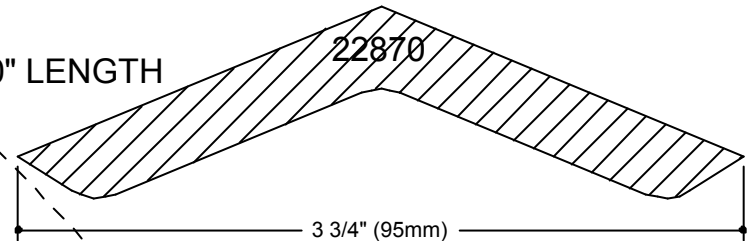

## MOLD SPECIFICATIONS

SECTIONS ARE  
SHOWN FULL SIZE

144" LENGTH

120" LENGTH

120" LENGTH

120" LENGTH

| MOLD PART  | CATALOG NO.  | DESCRIPTION   |
|--|--------------|---|
| MALE   | 22927        | Male, TM-3 Trim, 2-Cavity, 144" (365.7cm) Length                |
| MALE   | 22928        | Male, TM-6 Trim, Single-Cavity, 120" (305cm) Length             |
| MALE   | 22870        | Male, 135Deg, 2-Cavity Outside Corner Trim, 120" (305cm) Length |
| FEMALE   | 428708       | Female (F), 135Deg, 2-Cavity Outside Corner Trim                |
| MALE   | 22871        | Male, 135Deg, 2-Cavity Inside Corner Trim, 120" (305cm) Length  |
| FEMALE   | 428718       | Female (F), 135Deg, 2-Cavity Inside Corner Trim                 |
| <b>NAME SELECTED TM AND INSIDE/OUTSIDE CORNER TRIMS (PARTIAL LIST)</b> |              |   |
| CAST WT:   | SCALE: NOTED | DATE: 3-16-19   |