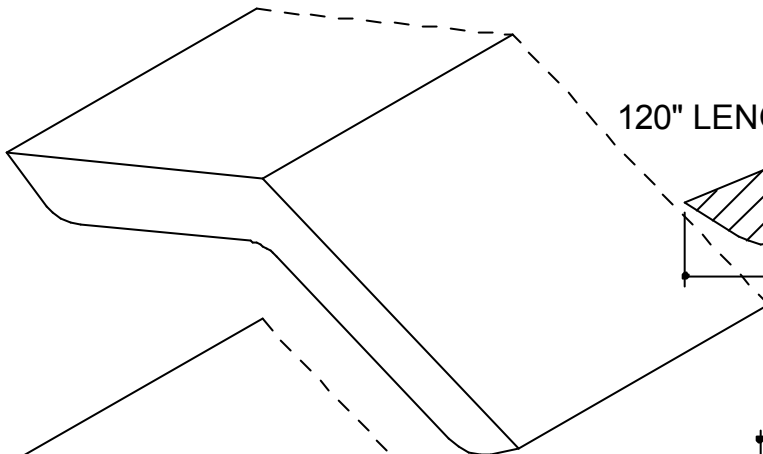

## MOLD SPECIFICATIONS

SECTIONS ARE  
SHOWN FULL SIZE

144" LENGTH

120" LENGTH

120" LENGTH

120" LENGTH

| MOLD PART  | CATALOG NO.  | DESCRIPTION   |
|--|--------------|---|
| MALE   | 22927        | Male, TM-3 Trim, 2-Cavity, 144" (365.7cm) Length                |
| MALE   | 22928        | Male, TM-6 Trim, Single-Cavity, 120" (305cm) Length             |
| MALE   | 22870        | Male, 135Deg, 2-Cavity Outside Corner Trim, 120" (305cm) Length |
| FEMALE   | 428708       | Female (F), 135Deg, 2-Cavity Outside Corner Trim                |
| MALE   | 22871        | Male, 135Deg, 2-Cavity Inside Corner Trim, 120" (305cm) Length  |
| FEMALE   | 428718       | Female (F), 135Deg, 2-Cavity Inside Corner Trim                 |
| <b>NAME SELECTED TM AND INSIDE/OUTSIDE CORNER TRIMS (PARTIAL LIST)</b> |              |   |
| CAST WT:   | SCALE: NOTED | DATE: 3-16-19   |