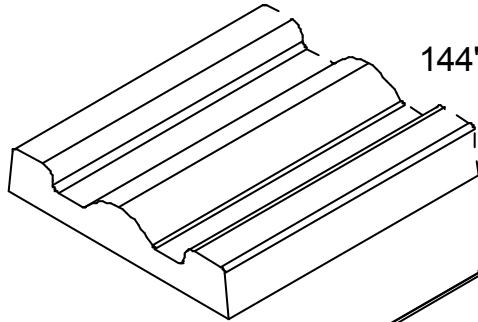

## MOLD SPECIFICATIONS

SECTIONS ARE  
SHOWN FULL SIZE

144" LENGTH

120" LENGTH

120" LENGTH

120" LENGTH

| MOLD PART  | CATALOG NO.  | DESCRIPTION   |
|--|--------------|---|
| MALE   | 22927        | Male, TM-3 Trim, 2-Cavity, 144" (365.7cm) Length                |
| MALE   | 22928        | Male, TM-6 Trim, Single-Cavity, 120" (305cm) Length             |
| MALE   | 22870        | Male, 135Deg, 2-Cavity Outside Corner Trim, 120" (305cm) Length |
| FEMALE   | 428708       | Female (F), 135Deg, 2-Cavity Outside Corner Trim                |
| MALE   | 22871        | Male, 135Deg, 2-Cavity Inside Corner Trim, 120" (305cm) Length  |
| FEMALE   | 428718       | Female (F), 135Deg, 2-Cavity Inside Corner Trim                 |
| <b>NAME SELECTED TM AND INSIDE/OUTSIDE CORNER TRIMS (PARTIAL LIST)</b> |              |   |
| CAST WT:   | SCALE: NOTED | DATE: 3-16-19   |