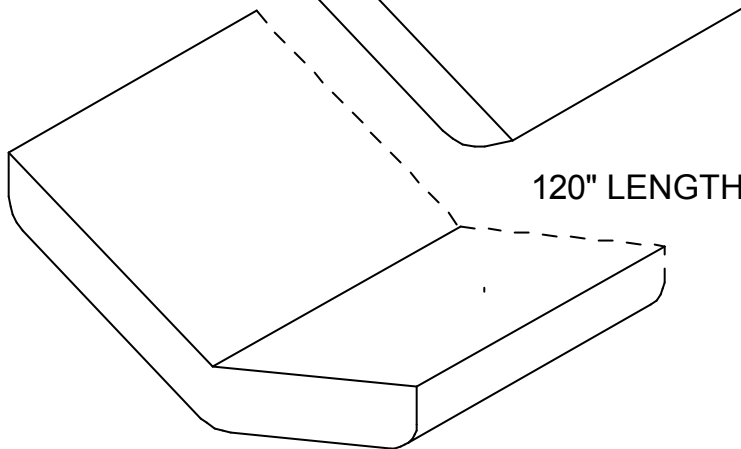

## MOLD SPECIFICATIONS

SECTIONS ARE  
SHOWN FULL SIZE

144" LENGTH

120" LENGTH

120" LENGTH

120" LENGTH

| MOLD PART  | CATALOG NO.  | DESCRIPTION   |
|--|--------------|---|
| MALE   | 22927        | Male, TM-3 Trim, 2-Cavity, 144" (365.7cm) Length                |
| MALE   | 22928        | Male, TM-6 Trim, Single-Cavity, 120" (305cm) Length             |
| MALE   | 22870        | Male, 135Deg, 2-Cavity Outside Corner Trim, 120" (305cm) Length |
| FEMALE   | 428708       | Female (F), 135Deg, 2-Cavity Outside Corner Trim                |
| MALE   | 22871        | Male, 135Deg, 2-Cavity Inside Corner Trim, 120" (305cm) Length  |
| FEMALE   | 428718       | Female (F), 135Deg, 2-Cavity Inside Corner Trim                 |
| <b>NAME SELECTED TM AND INSIDE/OUTSIDE CORNER TRIMS (PARTIAL LIST)</b> |              |   |
| CAST WT:   | SCALE: NOTED | DATE: 3-16-19   |