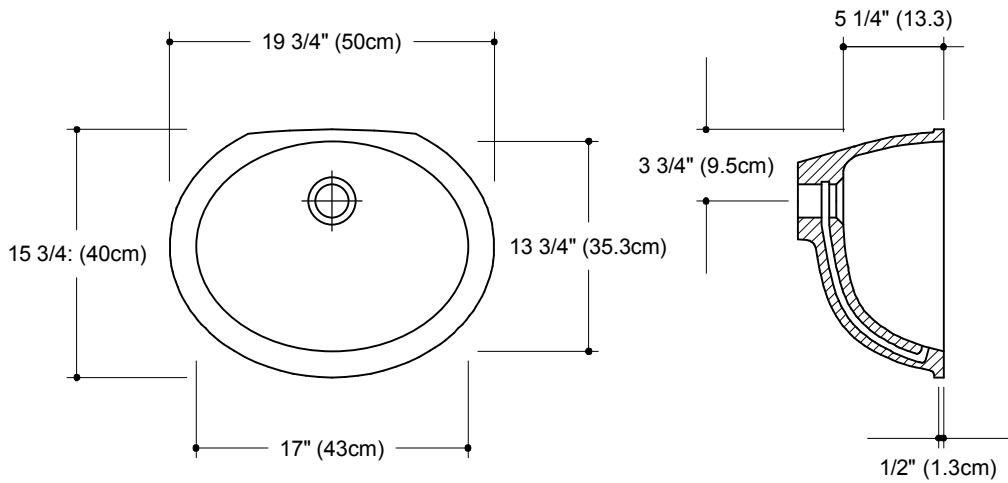

© 2019 BY MARSHALL-GRUBER COMPANY. SPECIFICATIONS SUBJECT TO CHANGE WITHOUT NOTICE. ALL RIGHTS RESERVED.

MOLD PART	CATALOG NO.	DESCRIPTION
MALE	63066	Male, 104 UO 13" x 17" Oval Undermount Bowl Mold
FEMALE	830668	Female (F) 104 UO 13" x 17" Oval
	8306681	Female (F) 104 UO 13" x 17" Oval, No Overflow
NAME 104 OVAL 13 X 17 UNDERMOUNT BOWL MOLD		
CAST WT:	SCALE: 1" = 1'0"	DATE: 3-4-19