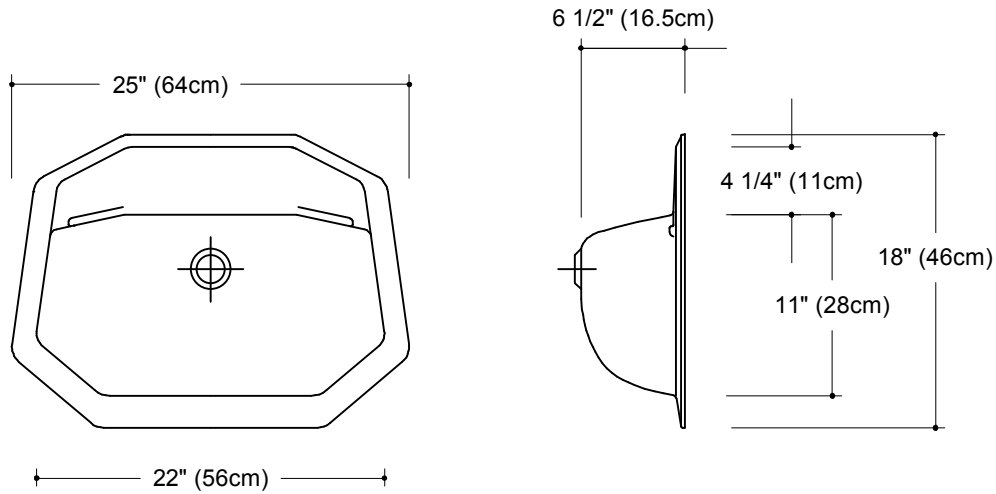

## MOLD SPECIFICATIONS

© 2019 BY MARSHALL-GRUBER COMPANY. SPECIFICATIONS SUBJECT TO CHANGE WITHOUT NOTICE. ALL RIGHTS RESERVED.

MOLD PART	CATALOG NO.	DESCRIPTION
MALE	20001	Mold, Male, Topaz 108-AA Floating Bowl
MALE	20001MA	Accucast Template, Topaz
FEMALE	400017	Mold, Female (F), 108-AA Topaz
FEMALE	400015	Mold, Female (F), 108-AA Topaz, External Overflow
PERMANENT HATS	00200	Permanent Hat, 108-AA Topaz
REUSABLE HATS	01350	Reusable Hat, 108-AA Topaz
<b>NAME TOPAZ 108-AA FLOATING BOWL MOLD</b>		
CAST WT:	SCALE: 1" = 1'0"	DATE: 2-22-19